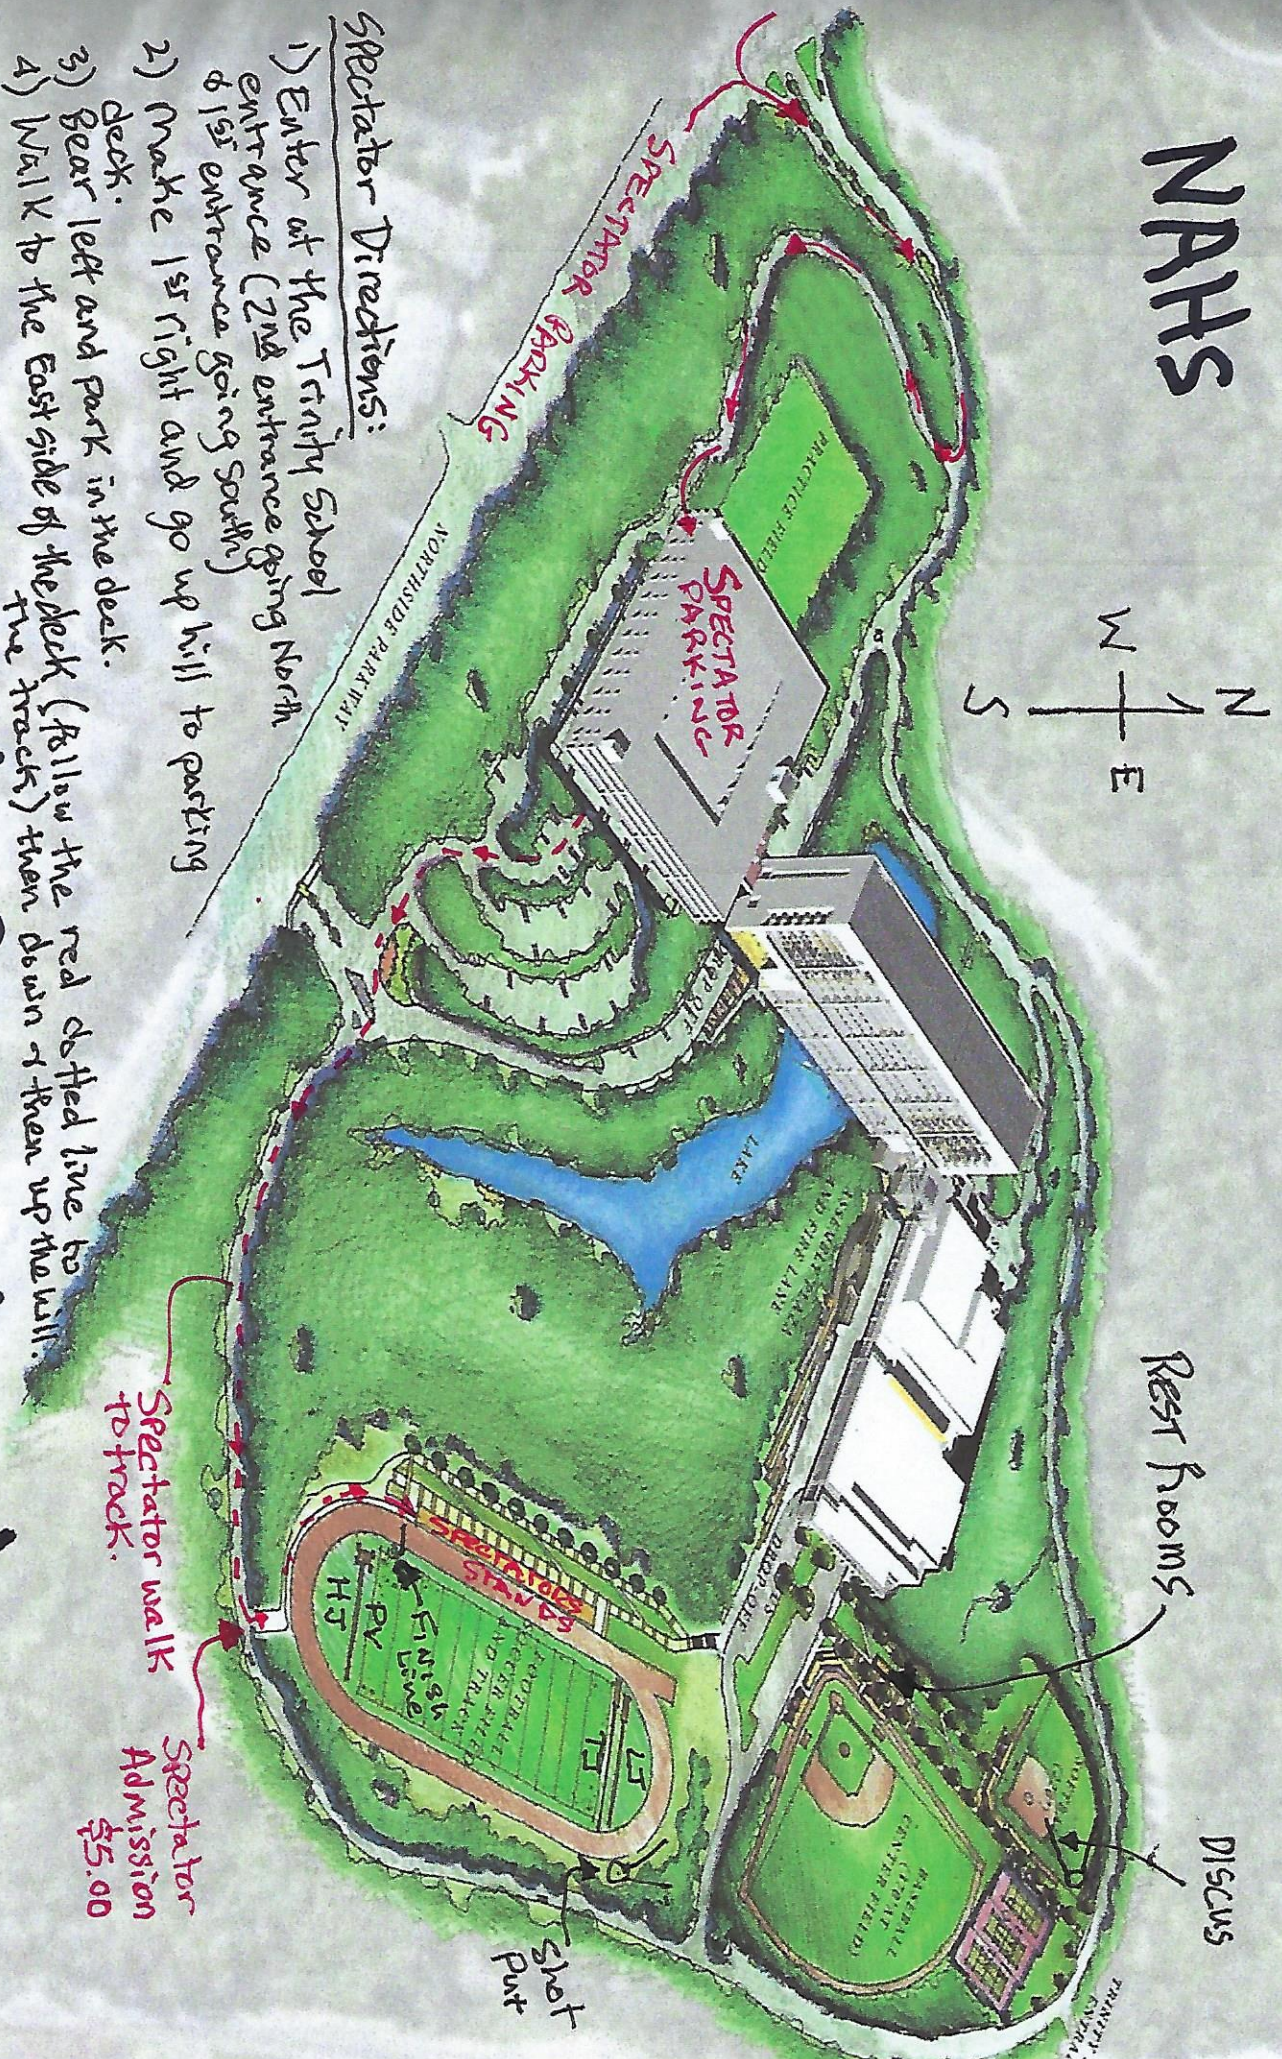

NRAHS

Spectator Directions:

- 1) Enter at the Trinity School entrance (2nd entrance going North & 1st entrance going South)
- 2) Make 1st right and go up hill to parking deck.
- 3) Bear left and park in the deck.
- 4) Walk to the East side of the deck (follow the red dotted line to the tracks) then down & then up the hill.

Spectator walk to track.

Spectator Admission \$5.00

North Atlanta H.S. Spectator Access & Track Info